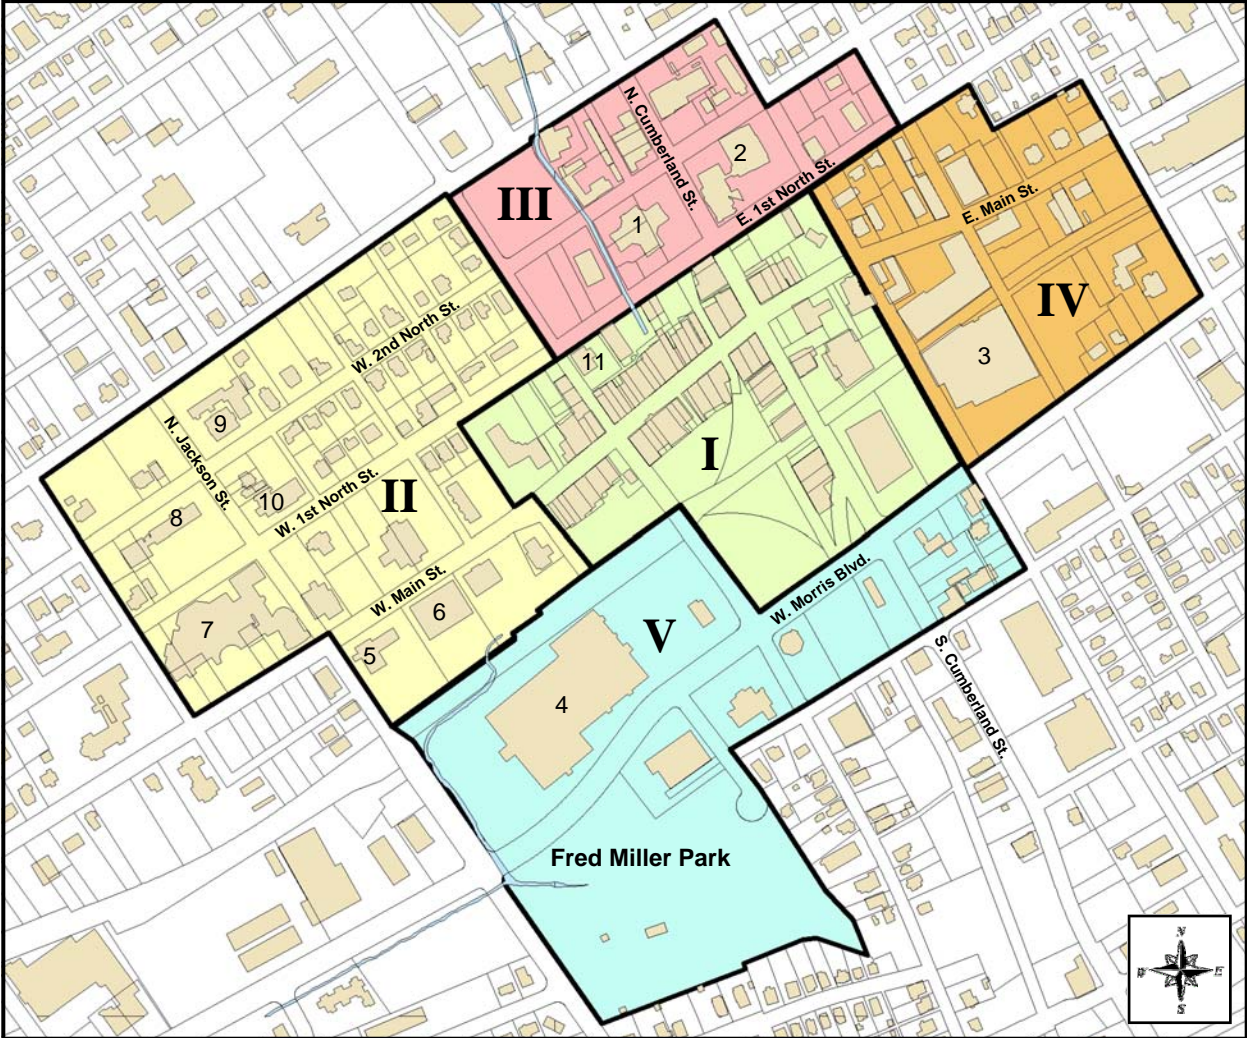

Crossroads Development District - Neighborhoods

Neighborhood Key:

- I. Downtown Core
- II. West North Area
- III. City Center Area
- IV. E. Main Area
- V. Morris Boulevard Area

Neighborhood Boundaries

Structures

Landmark Buildings:

1. City Center
2. First Methodist Church
3. Sherwood Commons
4. HealthStar Physicians
5. Morristown Utility Systems
6. Morristown-Hamblen Library
7. First Baptist Church
8. Hamblen County Courthouse (*National Register*)
9. Rose Center (*National Register*)
10. Centenary Methodist Church
11. Henry Street Post Office (*National Register*)